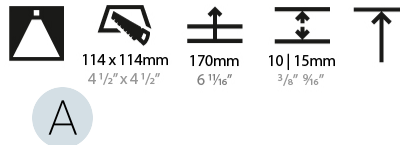

PHYSICAL

Shape: Square
Length (mm): 119
Length (in): 4 ¹¹/₁₆
Width (mm): 119
Width (in): 4 ¹¹/₁₆
Depth (mm): 150
Depth (in): 5 ⁷/₈
Ceiling Thickness (mm): 10 / 12.5 / 15
Ceiling Thickness (in): 3/8 or 1/2 or 9/16
Min. Recessing Depth (mm): 170
Min. Recessing Depth (in): 6 ¹¹/₁₆
Light Distribution: Downlight
Weight (kg): 0.69
Weight (lbs): 1.5
Fixture Finish: SSR / BKV / CWI / CRY / HAB / LAG / UFT / ITA / RUA / RUR / MIC / FTG / MYG / TWT / LOD / PJS / FRO / FUP / KIA / POP / BLS / SPG / MEY / GOH / GUM / CHC / COM / ABZ / JAG / OBR / MOS / ROR
Fixture Material: Aluminum Die Cast
Cut-out Measurements: 114mm / 4 1/2" x 114mm / 4 1/2"

ELECTRICAL

Lamp Type: LED (Zhaga Standard)
Input Wattage (W): 16.5
Total Output Wattage (W): 14
Dimming: Tri-Mode (Non-Dimming and Phase Dimming (120Vac only) and 0-10V Dimming)
Driver Included: No
Driver Location: Recessed Housing
Driver Type: Constant Current - Universal
Driver Class: Class 2
Input Voltage (V): 120 - 277
Constant Current (MA): 350

LED

Number of LEDs: 1
Color Temperature (°K): 2700 / 3000 / 3500 / 4000
Max. Delivered Lumen (lm): 940 / 980 / 1029 / 1050
Nominal Lumen (lm): 1386 / 1438 / 1511 / 1542
CRI: >90 CRI
Lamp Life (hrs): 50000

OPTICAL

Reflector: 20 / 40 / 60

RATINGS AND CERTIFICATIONS

Certified By: Certified for North American Standards
IP rating: IP20