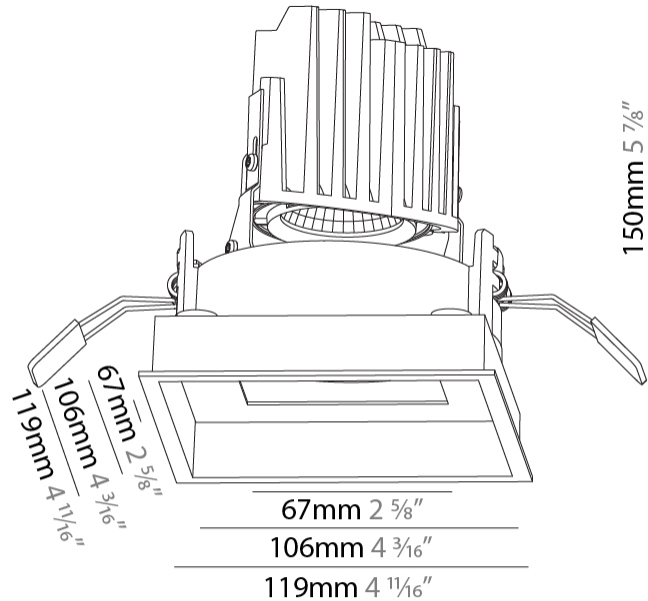

PHYSICAL

Shape: Square
Length (mm): 119
Length (in): 4 ¹¹/₁₆
Width (mm): 119
Width (in): 4 ¹¹/₁₆
Depth (mm): 150
Depth (in): 5 ⁷/₈
Ceiling Thickness (mm): 10 / 12.5 / 15
Ceiling Thickness (in): 3/8 or 1/2 or 9/16
Min. Recessing Depth (mm): 170
Min. Recessing Depth (in): 6 ¹¹/₁₆
Light Distribution: Downlight
Weight (kg): 0.69
Weight (lbs): 1.5
Fixture Finish: SSR / BKV / CWI / CRY / HAB / LAG / UFT / ITA / RUA / RUR / MIC / FTG / MYG / TWT / LOD / PJS / FRO / FUP / KIA / POP / BLS / SPG / MEY / GOH / GUM / CHC / COM / ABZ / JAG / OBR / MOS / ROR
Fixture Material: Aluminum Die Cast
Cut-out Measurements: 114mm / 4 1/2" x 114mm / 4 1/2"

ELECTRICAL

Lamp Type: LED (Zhaga Standard)
Input Wattage (W): 16.5
Total Output Wattage (W): 14
Dimming: Tri-Mode (Non-Dimming and Phase Dimming (120Vac only) and 0-10V Dimming)
Driver Included: No
Driver Location: Recessed Housing
Driver Type: Constant Current - Universal
Driver Class: Class 2
Input Voltage (V): 120 - 277
Constant Current (MA): 350

LED

Number of LEDs: 1
Color Temperature (°K): 2700 / 3000 / 3500 / 4000
Max. Delivered Lumen (lm): 940 / 980 / 1029 / 1050
Nominal Lumen (lm): 1386 / 1438 / 1511 / 1542
CRI: >90 CRI
Lamp Life (hrs): 50000

OPTICAL

Reflector: 20 / 40 / 60

RATINGS AND CERTIFICATIONS

Certified By: Certified for North American Standards
IP rating: IP20